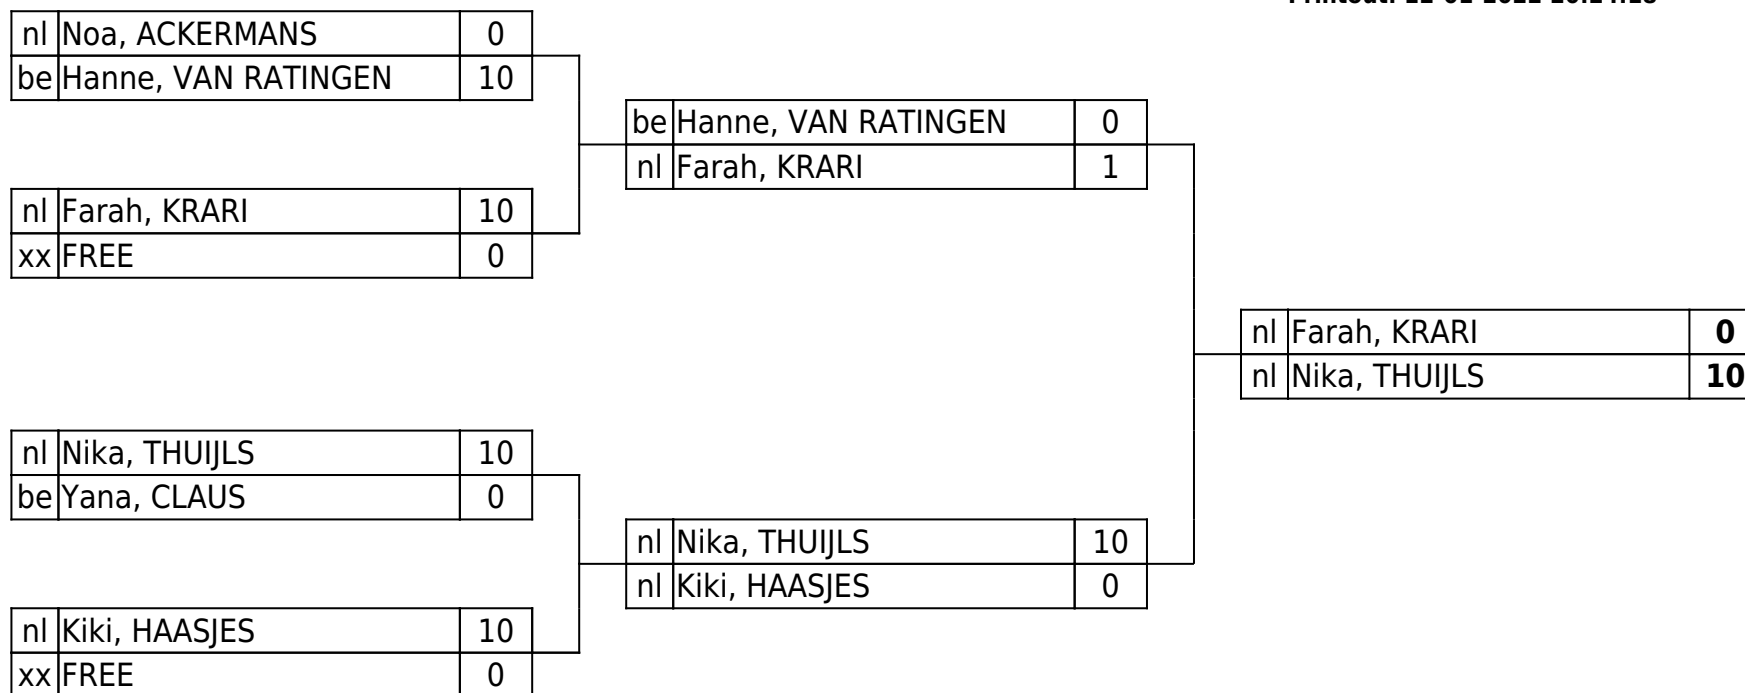

Category: B4, Poule: 1

International Judo Tournament 2022

Printout: 12-01-2022 20:24:18

Loser bracket