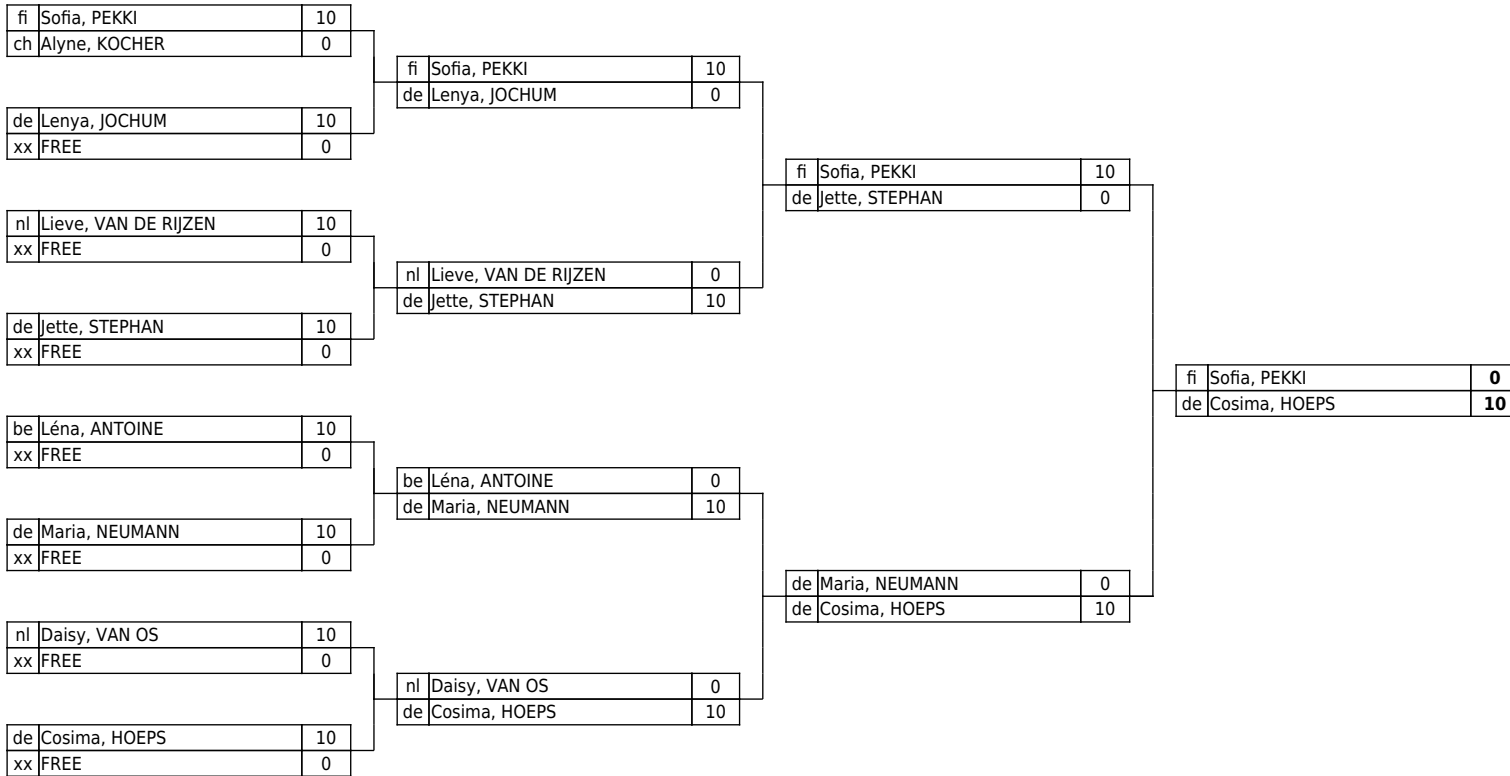

Category: C4, Poule: 1 International Judo Tournament 2022

Printout: 12-01-2022 20:35:32

Loser bracket