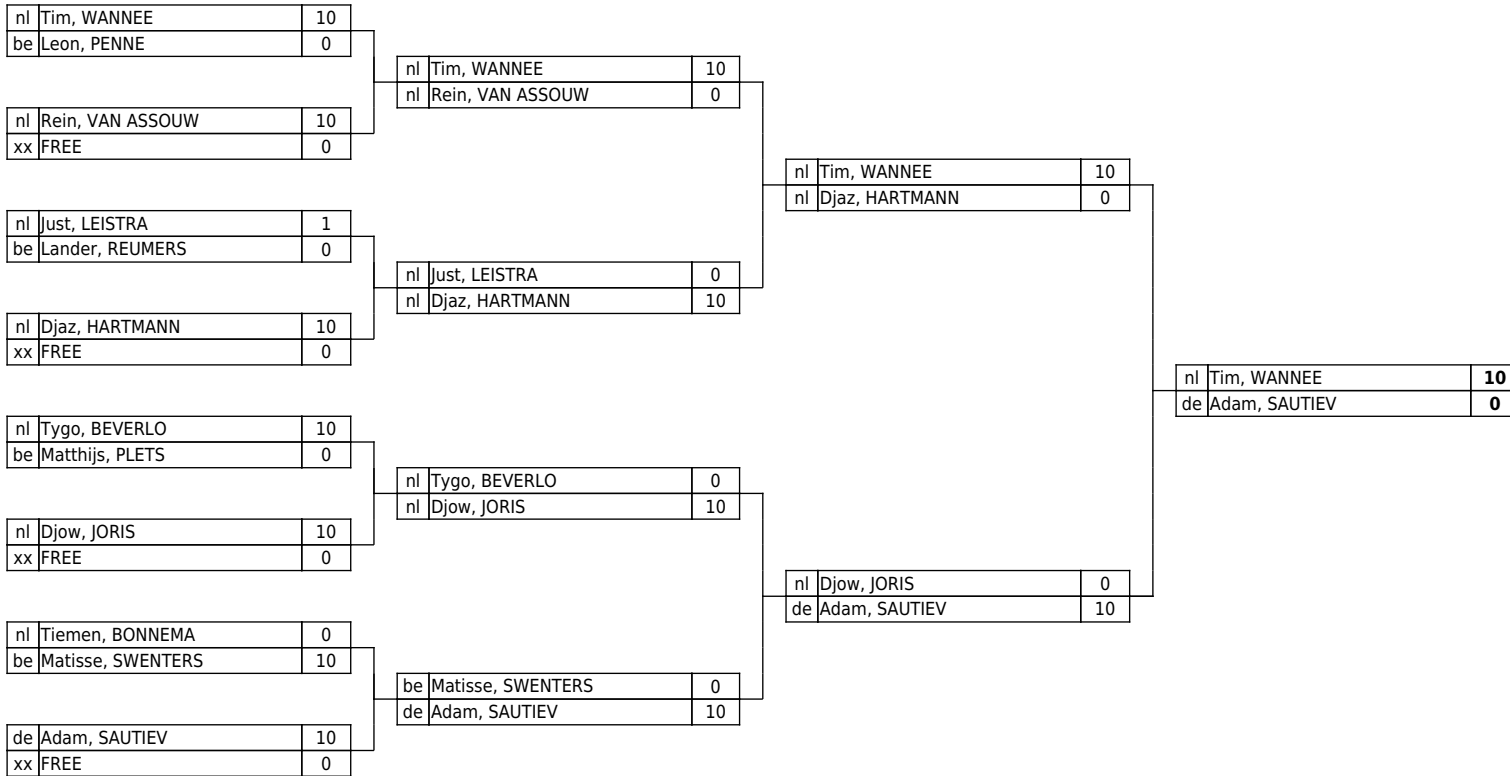

Category: E6, Poule: 1 International Judo Tournament 2022

Printout: 12-01-2022 20:11:33

Loser bracket